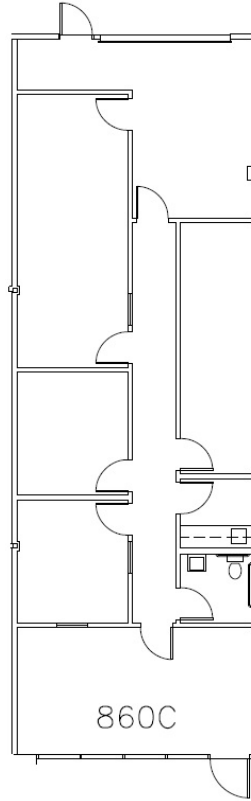

BUILDING
860-C
1,602 SF

BUILDING
860-F
2,472 SF

TO SCHEDULE A TOUR OR FOR ADDITIONAL INFORMATION, PLEASE CONTACT:

THE DOWLING-BRACCO TEAM OF JLL (707) 421 2900 | WWW.DBREA.COM | WWW.JLL.COM

BUILDING
870-M
2,512 SF