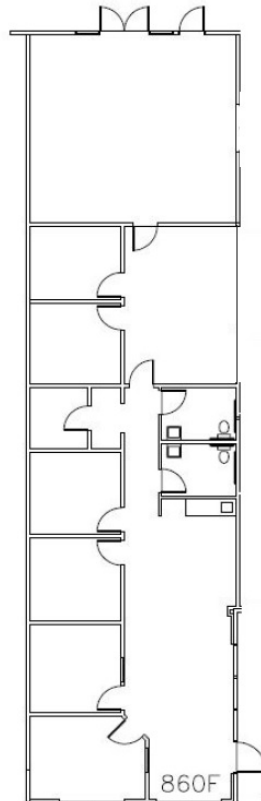

BUILDING
860-C
1,602 SF

BUILDING
860-F
2,472 SF

TO SCHEDULE A TOUR OR FOR ADDITIONAL INFORMATION, PLEASE CONTACT:

THE DOWLING-BRACCO TEAM OF JLL (707) 421 2900 | WWW.DBREA.COM | WWW.JLL.COM

BUILDING
870-M
2,512 SF