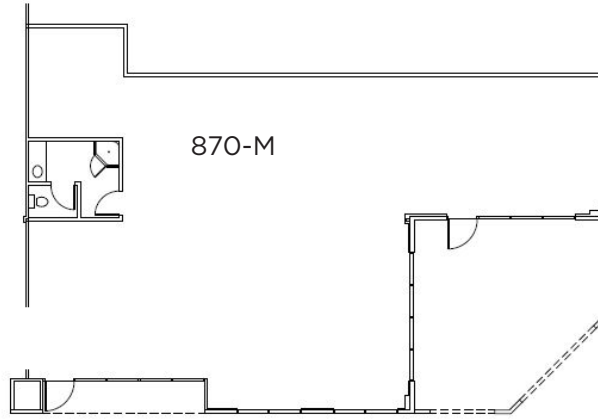

BUILDING
860-C
1,602 SF

BUILDING
860-F
2,472 SF

TO SCHEDULE A TOUR OR FOR ADDITIONAL INFORMATION, PLEASE CONTACT:

THE DOWLING-BRACCO TEAM OF JLL (707) 421 2900 | WWW.DBREA.COM | WWW.JLL.COM

BUILDING
870-M
2,512 SF