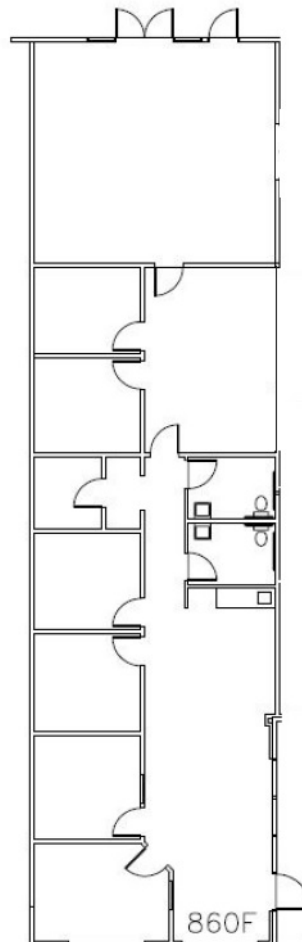

BUILDING
870-M
2,512 SF

BUILDING
860-F
2,472 SF

TO SCHEDULE A TOUR OR FOR ADDITIONAL INFORMATION, PLEASE CONTACT:

THE DOWLING-BRACCO TEAM OF JLL (707) 421 2900 | WWW.DBREA.COM | WWW.JLL.COM