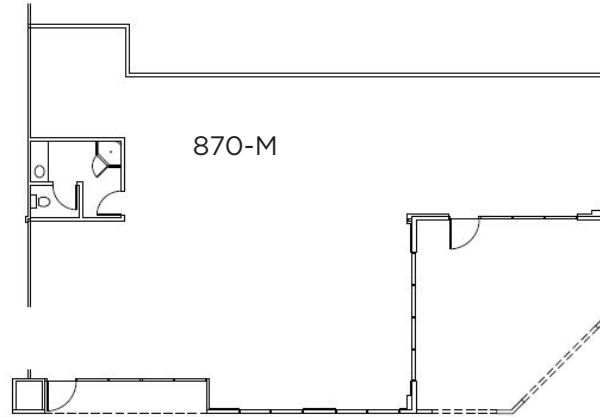

BUILDING
870-M
2,512 SF

BUILDING
860-F
2,472 SF

TO SCHEDULE A TOUR OR FOR ADDITIONAL INFORMATION, PLEASE CONTACT:

THE DOWLING-BRACCO TEAM OF JLL (707) 421 2900 | WWW.DBREA.COM | WWW.JLL.COM